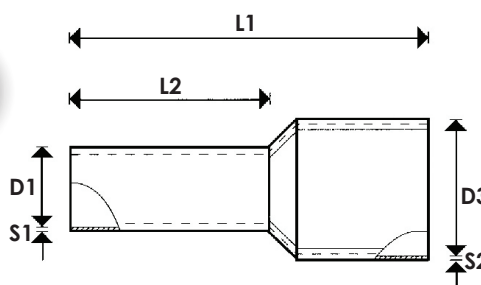

DESCRIPTION:

A complete range of dual entry cord end terminals in French, German and DIN colour ranges. Manufactured from tin plated electrolytic copper and available in a standard range or extra long range. Designed to accommodate two cables terminating in the same sleeve. They are ideal for looping conductors.

SPECIFICATION:

STANDARDS: DIN 46288 Part 4.

MATERIAL: Tin Plated Electrolytic Copper. Halogen-Free Nylon

SERVICE TEMPERATURE RANGE: -40°C to +105°C

DUAL ENTRY STANDARD			DIMENSIONS (mm)							PACK QTY
PART NO.	COLOUR	SIZE (mm ²)	D1	D3	L1	L2	S1	S2		
CEET 2 x 0.5 F	White	2 x 0.50	1.5	4.7	15.0	8.0	0.15	0.25	500	
CEET 2 x 0.5 G	Orange	2 x 0.50	1.5	4.7	15.0	8.0	0.15	0.25	500	
CEET 2 x 0.75 F	Blue	2 x 0.75	1.8	5.0	15.0	8.0	0.15	0.25	500	
CEET 2 x 0.75 G	White	2 x 0.75	1.8	5.0	15.0	8.0	0.15	0.25	500	
CEET 2 x 0.75 D	Grey	2 x 0.75	1.8	5.0	15.0	8.0	0.15	0.25	500	
CEET 2 x 1.0 G	Yellow	2 x 1.00	2.05	5.4	15.0	8.0	0.15	0.30	500	
CEET 2 x 1.0 F	Red	2 x 1.00	2.05	5.4	15.0	8.0	0.15	0.30	500	
CEET 2 x 1.5 F	Black	2 x 1.50	2.3	6.6	16.0	8.0	0.15	0.30	500	
CEET 2 x 1.5 G	Red	2 x 1.50	2.3	6.6	16.0	8.0	0.15	0.30	500	
CEET 2 x 2.5 G	Blue	2 x 2.50	2.9	7.8	18.5	13.0	0.20	0.30	500	
CEET 2 x 2.5 F	Grey	2 x 2.50	2.9	7.8	18.5	13.0	0.20	0.30	500	
CEET 2 x 4.0	Grey	2 x 4.0	3.8	8.8	23.0	12.0	0.20	0.40	500	
CEET 2 x 6.0	Yellow	2 x 6.0	4.9	10.0	26.0	14.0	0.20	0.40	100	
CEET 2 x 10.0	Red	2 x 10.0	6.5	13.0	26.0	14.0	0.20	0.40	100	
CEET 2 x 16.0	Blue	2 x 16.0	8.3	18.4	30.0	14.0	0.20	0.40	100	